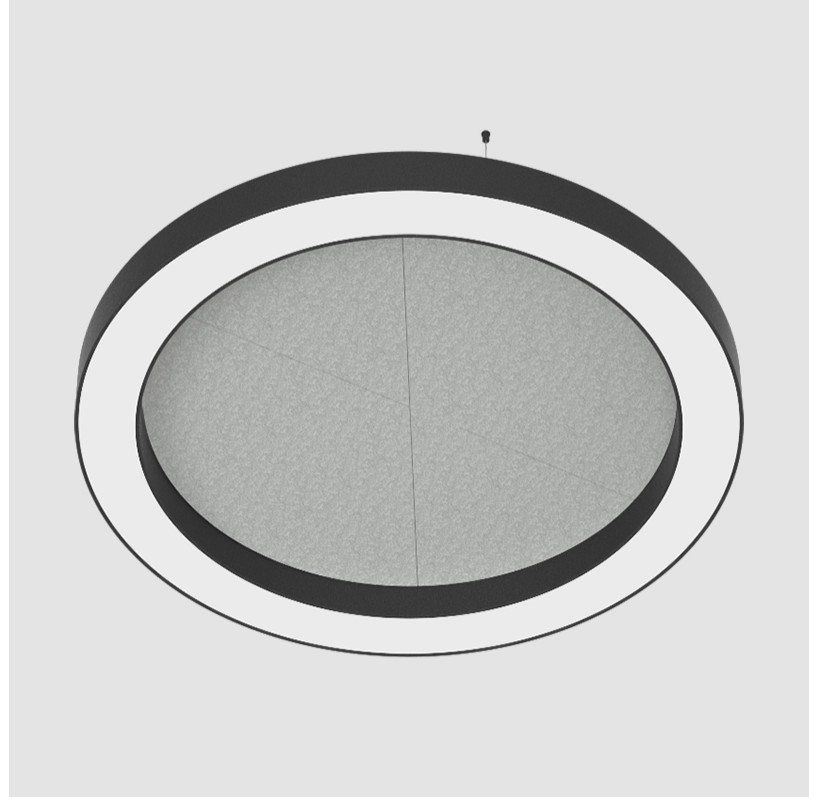

GENERAL

Series: Glorious Acoustic
Brand: Prolicht
Division: Architectural
Mounting Type: Suspension
Mounting Location: Ceiling
Subcategory: Acoustic

PHYSICAL

Shape: Round
Diameter (mm): 1550
Diameter (in): 61
Width (mm): 120
Width (in): 4 3/4
Light Distribution: Direct
Diffuser: PMMA - Opal / Micro-Prism
Fixture Finish: SSR / BKV / CWI / CRY / HAB / UFT / ITA / RUA / FTG / MYG / LOD / PUS / FRO / FUP / KIA / POP / BLS / SPG / MEY / GOH / GUM / CHC / COM / ABZ / JAG / OBR / MOS / ROR
Accent Finish: ANC / ASH / BNA / BTC / BZE / CEL / EGG / EVG / FOG / FOS / FST / FUA / IRI / IRO / KHA / LIC / LIM / MER / MSN / MUS / ONX / PEA / PLU / POL / PPY / RAY / ROY / RST / STE / SWD / TAN / TAU
Fixture Material: Aluminum
Cable Details: 2 000mm / 78 3/4" or 6 000mm / 236 1/4" Transparent Cable

ELECTRICAL

Lamp Type: LED (Zhaga Standard)
Input Wattage (W): 110
Total Output Wattage (W): 100
Dimming: Non-Dimmable
Driver Included: Yes
Driver Location: Integrated
Driver Type: Constant Current - Universal
Driver Class: Class 2
Input Voltage (V): 120 - 277

LED

Color Temperature (°K): 2700 / 3000 / 3500 / 4000
Max. Delivered Lumen (lm): Max 12515
Nominal Lumen (lm): Max 16105
CRI: >90 CRI
Lamp Life (hrs): 50000

OPTICAL

RATINGS AND CERTIFICATIONS

Certified By: CSA Certified to UL and CSA Standards
IP rating: IP20