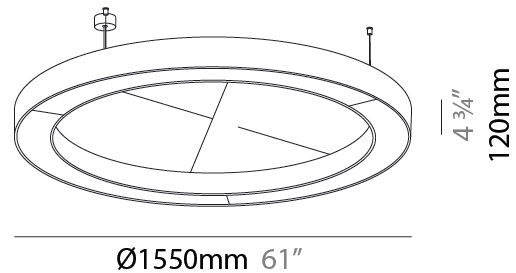

GENERAL

Series: Glorious Acoustic
Brand: Prolicht
Division: Architectural
Mounting Type: Suspension
Mounting Location: Ceiling
Subcategory: Acoustic

PHYSICAL

Shape: Round
Diameter (mm): 1550
Diameter (in): 61
Width (mm): 120
Width (in): 4 ¾
Light Distribution: Direct
Diffuser: [PMMA - Opal / Micro-Prism](#)
Fixture Finish: [SSR / BKV / CWI / CRY / HAB / UFT / ITA / RUA / FTG / MYG / LOD / PUS / FRO / FUP / KIA / POP / BLS / SPG / MEY / GOH / GUM / CHC / COM / ABZ / JAG / OBR / MOS / ROR](#)
Accent Finish: [ANC / ASH / BNA / BTC / BZE / CEL / EGG / EVG / FOG / FOS / FST / FUA / IRI / IRO / KHA / LIC / LIM / MER / MSN / MUS / ONX / PEA / PLU / POL / PPY / RAY / ROY / RST / STE / SWD / TAN / TAU](#)
Fixture Material: Aluminum
Cable Details: [2 000mm / 78 3/4" or 6 000mm / 236 1/4" Transparent Cable](#)

ELECTRICAL

Lamp Type: LED (Zhaga Standard)
Input Wattage (W): 73.4
Total Output Wattage (W): 66.3
Dimming: [Non-Dimmable](#)
Driver Included: Yes
Driver Location: Integrated
Driver Type: Constant Current - Universal
Driver Class: Class 2
Input Voltage (V): 120 - 277

LED

Color Temperature (°K): [2700 / 3000 / 3500 / 4000](#)
Max. Delivered Lumen (lm): 6224 / 6442 / 7564 / 6549
Nominal Lumen (lm): 9575 / 9910 / 11636 / 10075
CRI: >90 CRI
Lamp Life (hrs): 50000

OPTICAL

RATINGS AND CERTIFICATIONS

Certified By: CSA Certified to UL and CSA Standards
IP rating: IP20